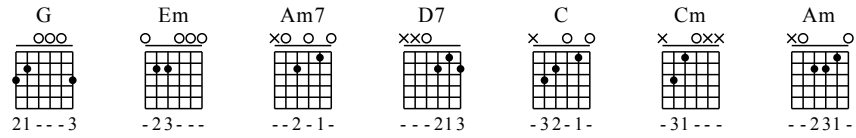

White Christmas

Christmas Carol

Tab arranged by Trevor from www.guitarlessonseastlondon.co.uk

Standard Tuning
① = E ④ = D
② = B ⑤ = A
③ = G ⑥ = E

Moderate ♩ = 70

Musical notation for measures 1-4. Chords: G, Em, Am7, D7. Includes a 'let ring' instruction and a guitar tablature section below the staff.

Musical notation for measures 5-8. Chords: C, D7, G, Em. Includes a 'let ring' instruction and a guitar tablature section below the staff.

Musical notation for measures 9-12. Chords: G, Em, C, Cm. Includes a 'let ring' instruction and a guitar tablature section below the staff.